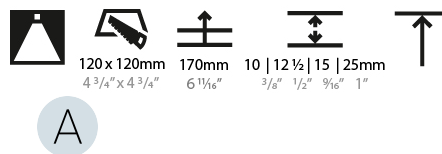

GENERAL

Series: Bioniq
Subseries: Bioniq Square Deep
Brand: Prolicht
Division: Architectural
Mounting Type: Trimless
Mounting Location: Ceiling
Subcategory: Downlight

PHYSICAL

Diameter (mm): 95
Diameter (in): 3 3/4
Length (mm): 106
Length (in): 4 3/16
Width (mm): 106
Width (in): 4 3/16
Height (mm): 150
Height (in): 5 7/8
Ceiling Thickness (mm): 10 / 12.5 / 15 / 25
Ceiling Thickness (in): 3/8 or 1/2 or 9/16 or 1
Min. Recessing Depth (mm): 170
Min. Recessing Depth (in): 6 11/16
Light Distribution: Downlight
Weight (kg): 0.688
Weight (lbs): 1.52

Fixture Finish: SSR / BKV / CWI / CRY / HAB / UFT / ITA / RUA / FTG / MYG / LOD / PUS / FRO / FUP / KIA / POP / BLS / SPG / MEY / GOH / GUM / CHC / COM / ABZ / JAG / OBR / MOS / ROR

Fixture Material: Aluminum Die Cast
Cut-out Measurements: 120mm / 4 3/4" x 120mm / 4 3/4"
Upon Request: Unique Ceiling Thickness

ELECTRICAL

Lamp Type: LED (Zhaga Standard)
Input Wattage (W): 16.5
Total Output Wattage (W): 14.7
Dimming: Dali Dimming
Driver Included: No
Driver Location: Recessed Housing
Driver Type: Constant Current - 120Vac
Driver Class: Class 2
Housing: See Components
Input Voltage (V): 120
Constant Current (MA): 350

LED

Number of LEDs: 1
Color Temperature (°K): Warm Dim
Max. Delivered Lumen (lm): 770
Nominal Lumen (lm): 1140
CRI: >90 CRI
Lamp Life (hrs): 50000
Upon Request: RGB-W Tunable White Special Color Temperature
Special LED

OPTICAL

Reflector: 20 / 40 / 60
Upon Request: Special Beam Angles

RATINGS AND CERTIFICATIONS

Zaneen Group, Inc. 6260 Folsom Blvd., Suite 3382, F 416-247-9319, www.zaneen.com

Certified By: Certified for North American Standards
In a constant effort to supply the best product, we reserve the right to change specifications or materials without notice. The most recent specification sheets are found at zaneen.com