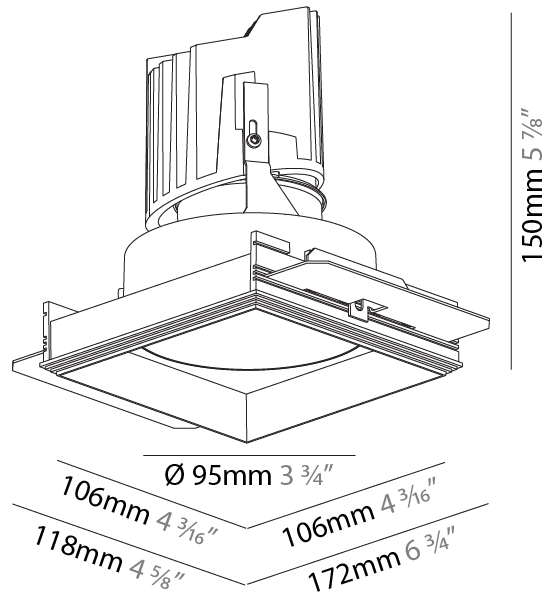

GENERAL

Series: Bioniq
Subseries: Bioniq Square Deep
Brand: Prolicht
Division: Architectural
Mounting Type: Trimless
Mounting Location: Ceiling
Subcategory: Downlight

PHYSICAL

Diameter (mm): 95
Diameter (in): 3 3/4
Length (mm): 106
Length (in): 4 3/16
Width (mm): 106
Width (in): 4 3/16
Height (mm): 150
Height (in): 5 7/8
Ceiling Thickness (mm): 10 / 12.5 / 15 / 25
Ceiling Thickness (in): 3/8 or 1/2 or 9/16 or 1
Min. Recessing Depth (mm): 170
Min. Recessing Depth (in): 6 11/16
Light Distribution: Downlight
Weight (kg): 0.688
Weight (lbs): 1.52

Fixture Finish: SSR / BKV / CWI / CRY / HAB / UFT / ITA / RUA / FTG / MYG / LOD / PUS / FRO / FUP / KIA / POP / BLS / SPG / MEY / GOH / GUM / CHC / COM / ABZ / JAG / OBR / MOS / ROR

Fixture Material: Aluminum Die Cast
Cut-out Measurements: 120mm / 4 3/4" x 120mm / 4 3/4"
Upon Request: Unique Ceiling Thickness

ELECTRICAL

Lamp Type: LED (Zhaga Standard)
Input Wattage (W): 16.5
Total Output Wattage (W): 14.7
Dimming: Dali Dimming
Driver Included: No
Driver Location: Recessed Housing
Driver Type: Constant Current - 120Vac
Driver Class: Class 2
Housing: See Components
Input Voltage (V): 120
Constant Current (MA): 350

LED

Number of LEDs: 1
Color Temperature (°K): Warm Dim
Max. Delivered Lumen (lm): 770
Nominal Lumen (lm): 1140
CRI: >90 CRI
Lamp Life (hrs): 50000
Upon Request: RGB-W Tunable White Special Color Temperature
Special LED

OPTICAL

Reflector: 20 / 40 / 60
Upon Request: Special Beam Angles

RATINGS AND CERTIFICATIONS

Zaneen Group, Inc. 6260 Folsom Blvd., Suite 3382, F 416-247-9319, www.zaneen.com

Certified By: Certified for North American Standards
In a constant effort to supply the best product, we reserve the right to change specifications or materials without notice. The most recent specification sheets are found at zaneen.com